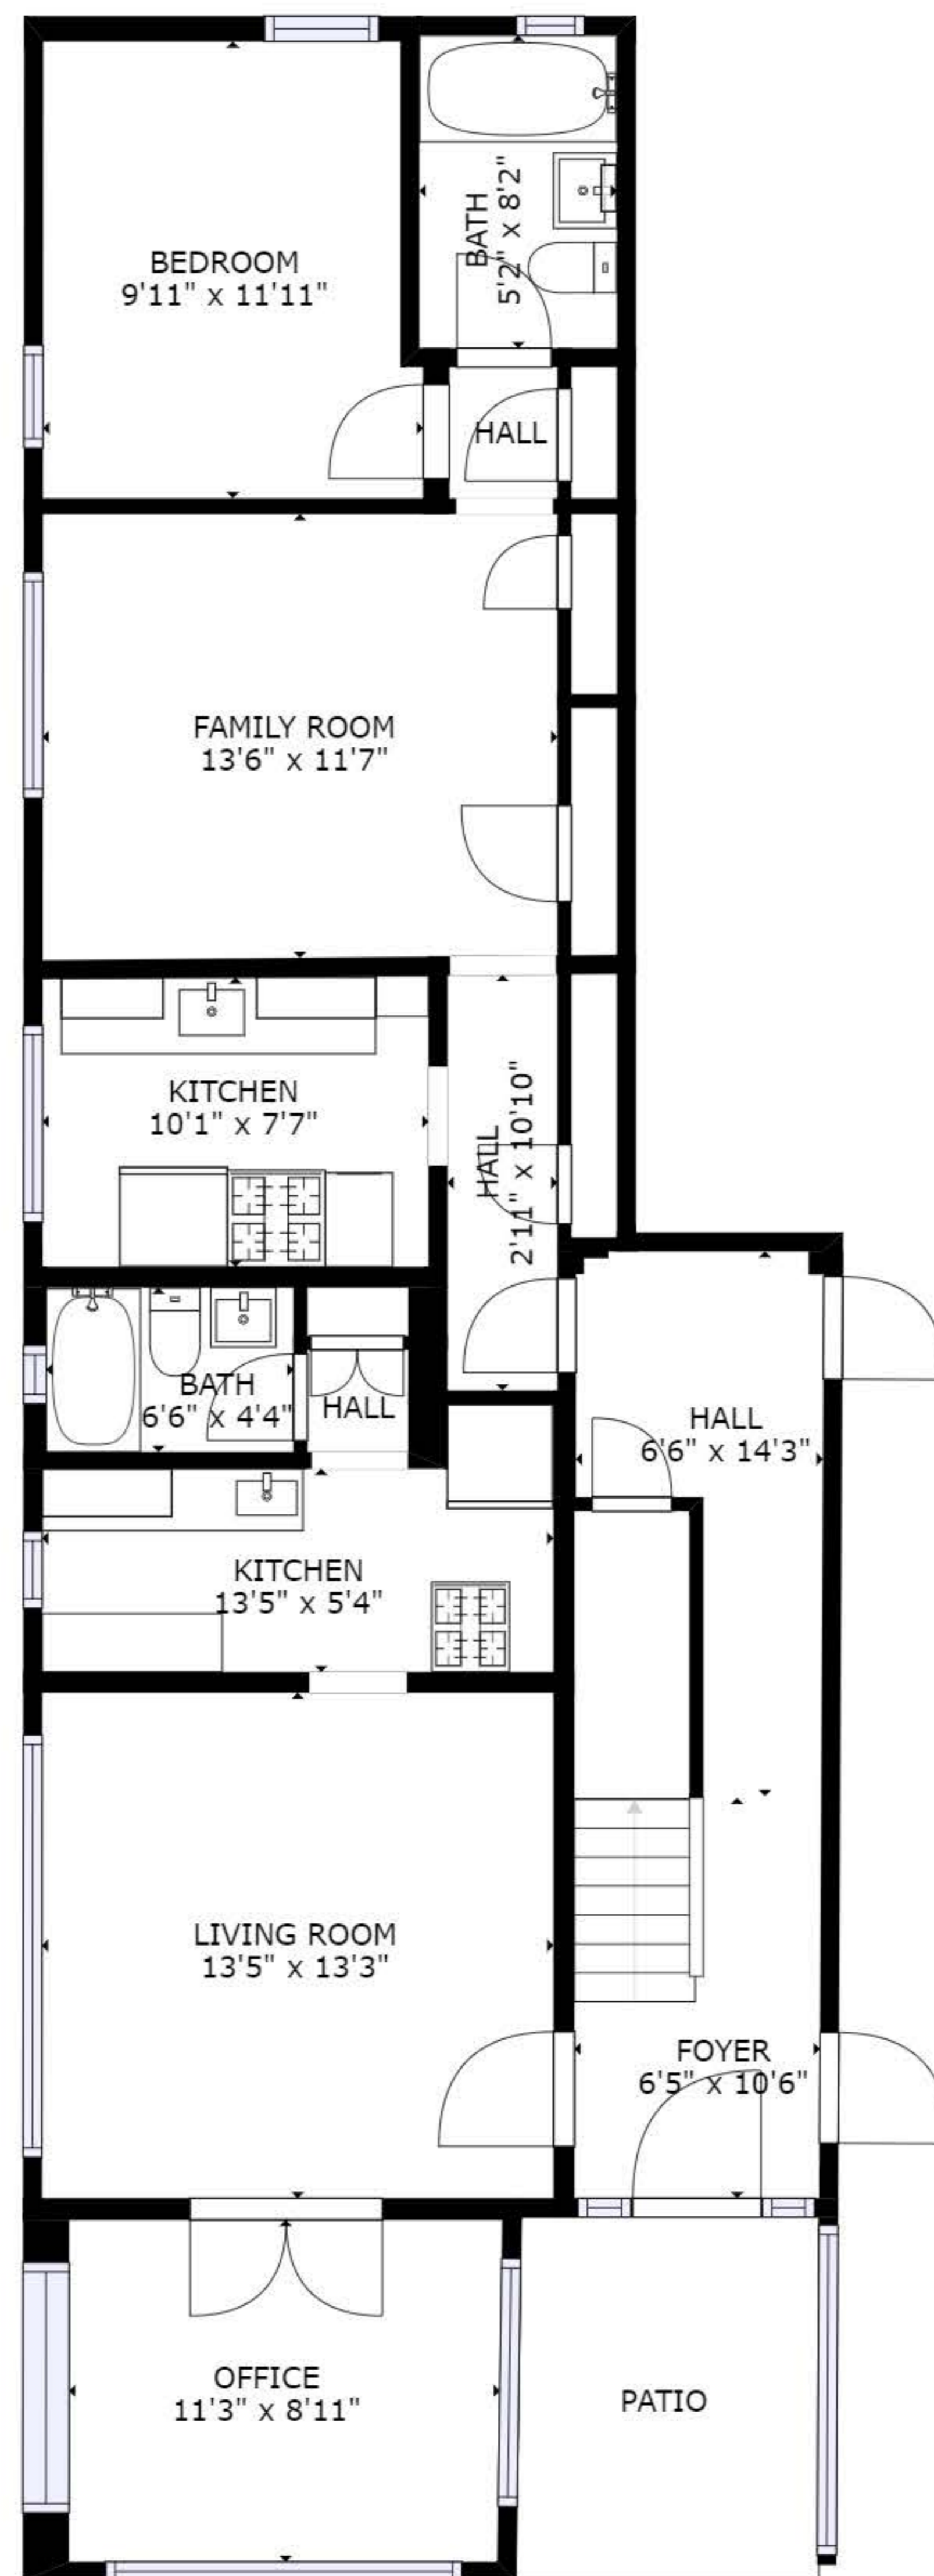

FLOOR 1

FLOOR 2

GROSS INTERNAL AREA
 FLOOR 1: 1187 sq ft, FLOOR 2: 1190 sq ft
 TOTAL: 2377 sq ft

SIZES AND DIMENSIONS ARE APPROXIMATE, ACTUAL MAY VARY.

GROSS INTERNAL AREA
 FLOOR 1: 1187 sq ft, FLOOR 2: 1190 sq ft
 TOTAL: 2377 sq ft

SIZES AND DIMENSIONS ARE APPROXIMATE, ACTUAL MAY VARY.

GROSS INTERNAL AREA
 FLOOR 1: 1187 sq ft, FLOOR 2: 1190 sq ft
 TOTAL: 2377 sq ft

SIZES AND DIMENSIONS ARE APPROXIMATE, ACTUAL MAY VARY.