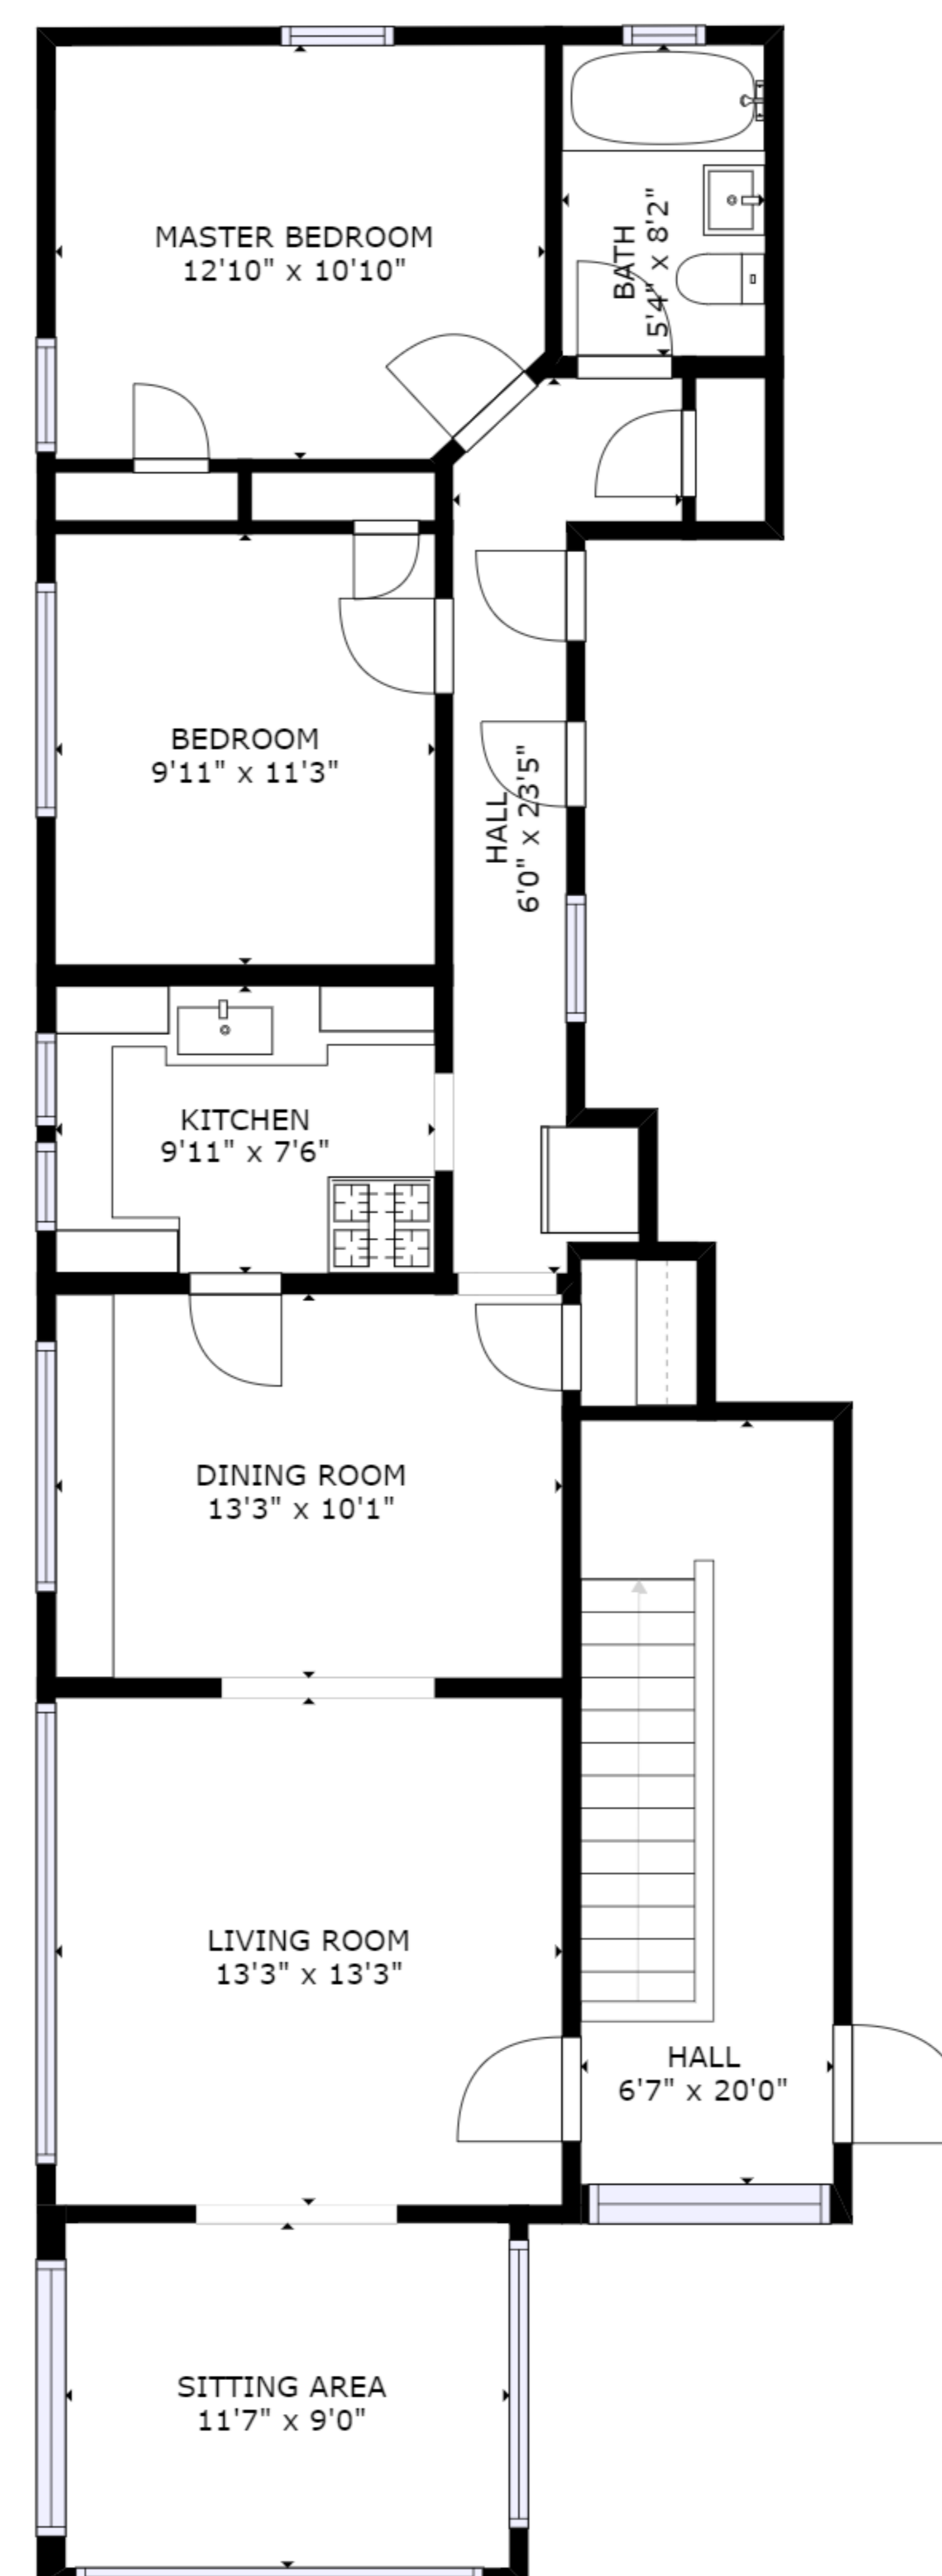

FLOOR 1

FLOOR 2

GROSS INTERNAL AREA
 FLOOR 1: 1187 sq ft, FLOOR 2: 1190 sq ft
 TOTAL: 2377 sq ft

SIZES AND DIMENSIONS ARE APPROXIMATE, ACTUAL MAY VARY.

GROSS INTERNAL AREA
 FLOOR 1: 1187 sq ft, FLOOR 2: 1190 sq ft
 TOTAL: 2377 sq ft

SIZES AND DIMENSIONS ARE APPROXIMATE, ACTUAL MAY VARY.

GROSS INTERNAL AREA
 FLOOR 1: 1187 sq ft, FLOOR 2: 1190 sq ft
 TOTAL: 2377 sq ft

SIZES AND DIMENSIONS ARE APPROXIMATE, ACTUAL MAY VARY.