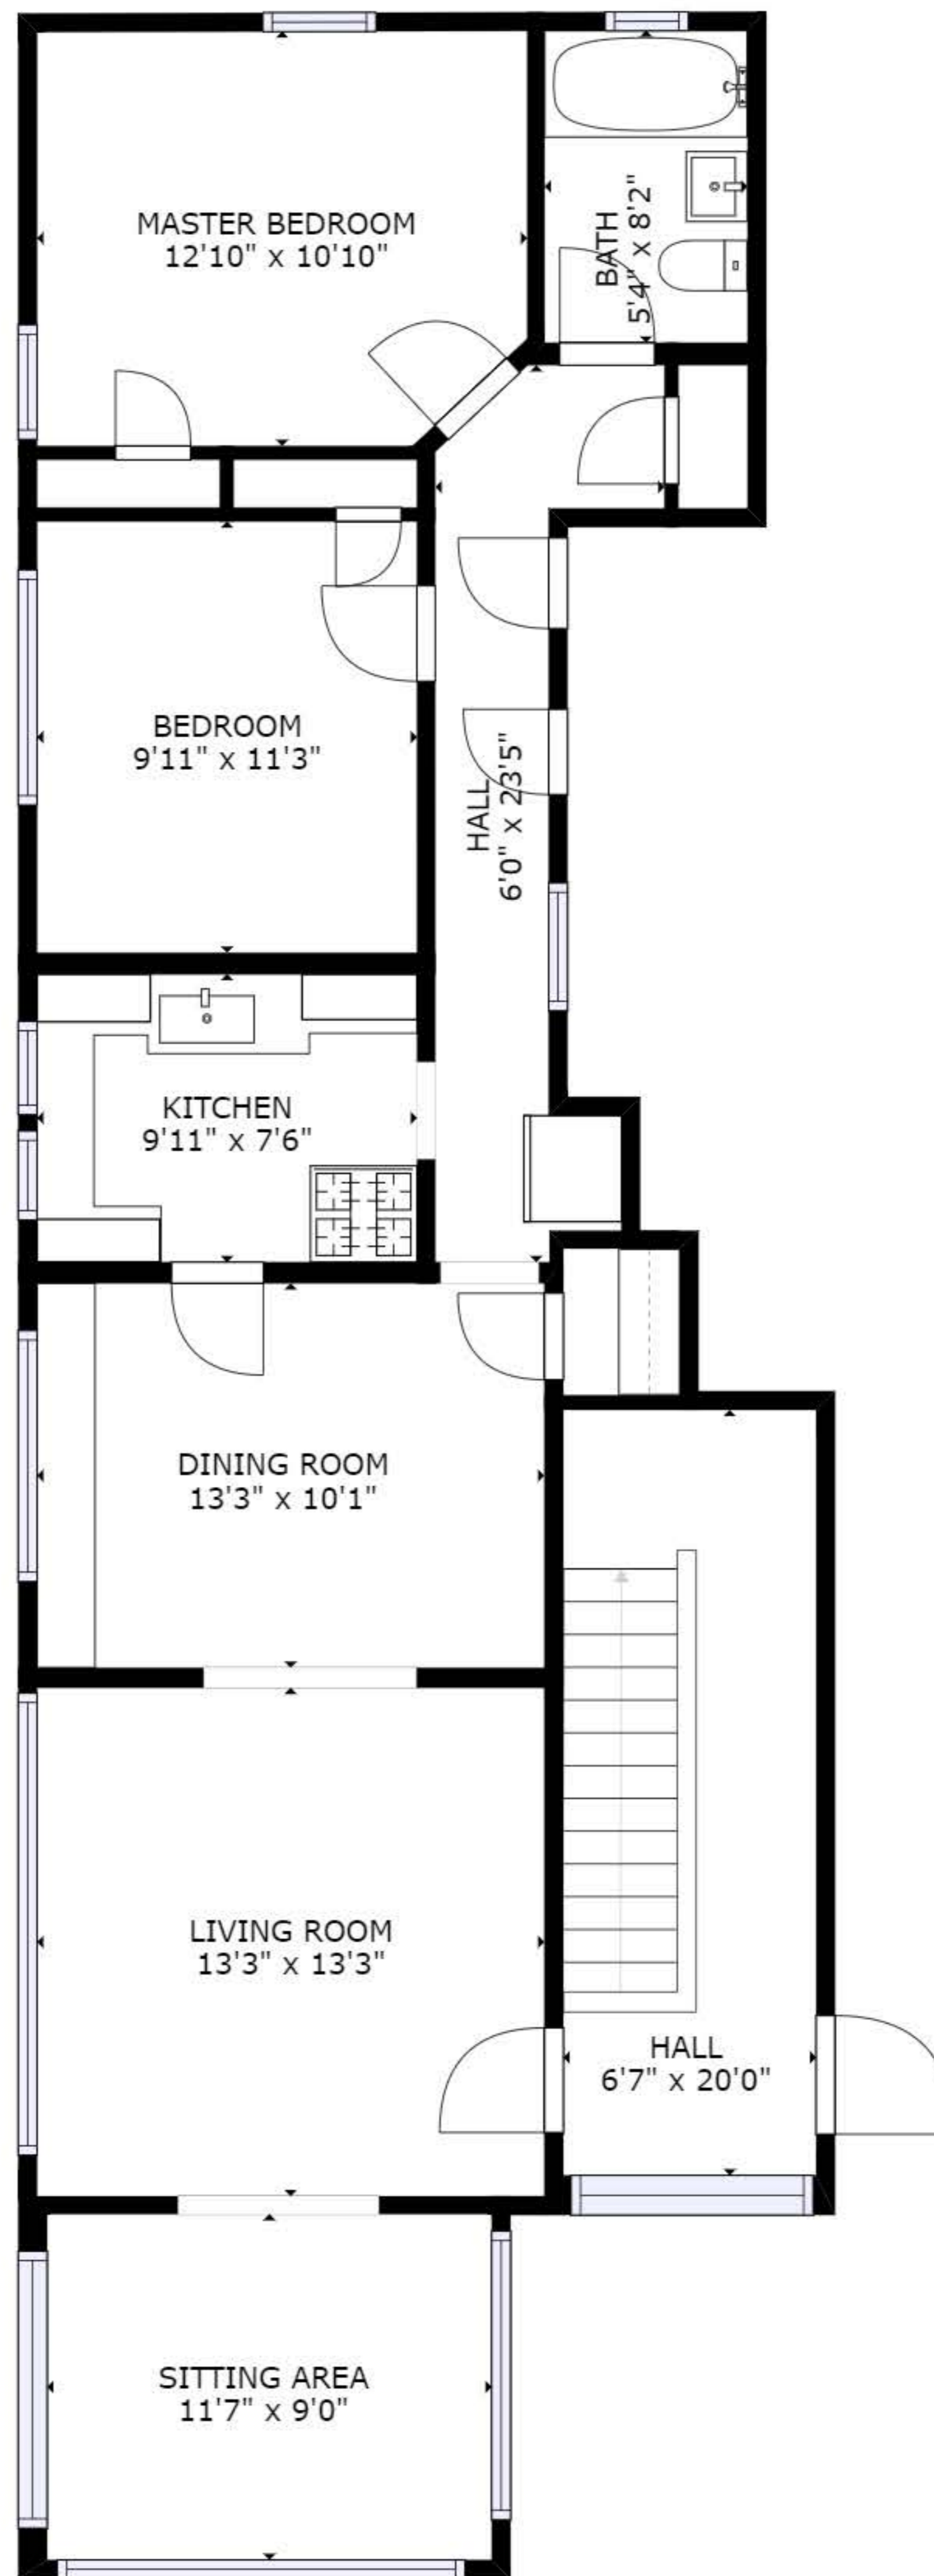

FLOOR 1

FLOOR 2

GROSS INTERNAL AREA
 FLOOR 1: 1187 sq ft, FLOOR 2: 1190 sq ft
 TOTAL: 2377 sq ft

SIZES AND DIMENSIONS ARE APPROXIMATE, ACTUAL MAY VARY.

GROSS INTERNAL AREA
 FLOOR 1: 1187 sq ft, FLOOR 2: 1190 sq ft
 TOTAL: 2377 sq ft

SIZES AND DIMENSIONS ARE APPROXIMATE, ACTUAL MAY VARY.

GROSS INTERNAL AREA
 FLOOR 1: 1187 sq ft, FLOOR 2: 1190 sq ft
 TOTAL: 2377 sq ft

SIZES AND DIMENSIONS ARE APPROXIMATE, ACTUAL MAY VARY.